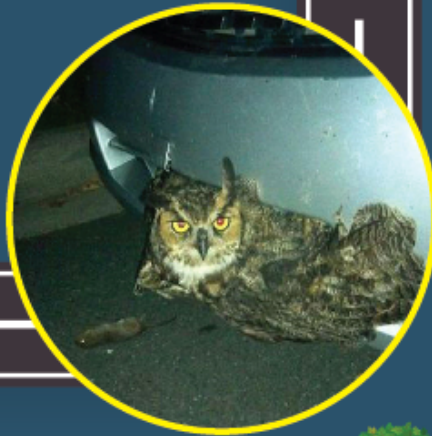

SAVE LIVES – DON'T LITTER

◀ Each year, NIWRA admits raptors that have been hit by vehicles while hunting for food beside the road.

Food thrown from vehicles attracts rodents. Rodents attract ▶ hunting raptors and other animals to the side of the road where they are often hit by cars.

◀ Roadside litter, even biodegradable items such as apple cores and banana peels, can have a devastating impact on wild animals.

What Do I Do?

- Do not throw food out the car window
- Dispose of your trash properly
- Share the message with your friends