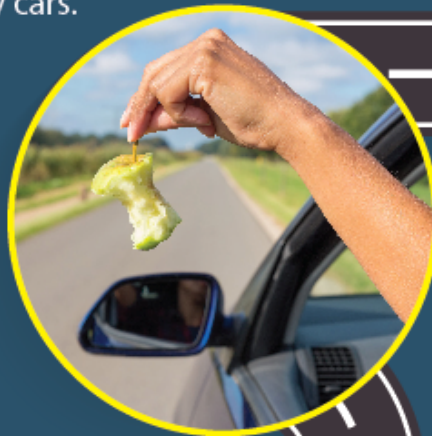

SAVE LIVES – DON'T LITTER

◀ Each year, NIWRA admits raptors that have been hit by vehicles while hunting for food beside the road.

Food thrown from vehicles attracts rodents. Rodents attract ▶ hunting raptors and other animals to the side of the road where they are often hit by cars.

◀ Roadside litter, even biodegradable items such as apple cores and banana peels, can have a devastating impact on wild animals.

What Do I Do?

- Do not throw food out the car window
- Dispose of your trash properly
- Share the message with your friends